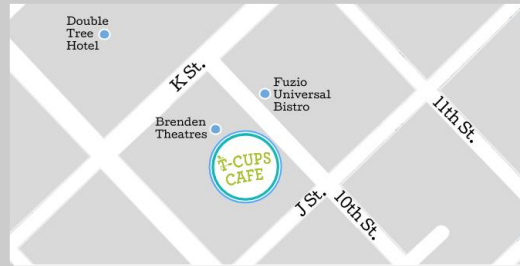

Student Discount

EVERY WEDNESDAY

- for all students -

20% off purchase with a student ID

We are a family owned business serving a taste of culture to the local community and our visitors.

1021 10th Street, Suite A
Modesto, CA 95354